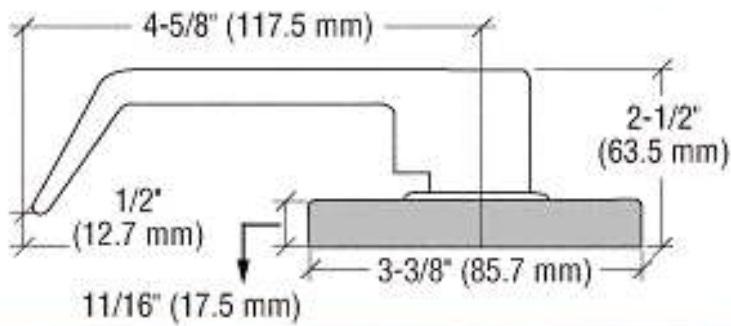

FRAMELESS GLASS LEVER SET

FRAMELESS GLASS SWING DOOR HINGE

24" LADDER PULL DOOR HANDLE

60" LADDER PULL DOOR HANDLE

60" LOCKING LADDER PULL DOOR HANDLE

6 FRAMELESS GLASS SLIDER (SOFT CLOSE)

LEVER SET FOR H3 DOOR

TERTIAL FRAMED PIVOT DOOR LEVER SET

STANDARD LEVER SET FOR SOLID DOOR

Outside or Key Side

Inside