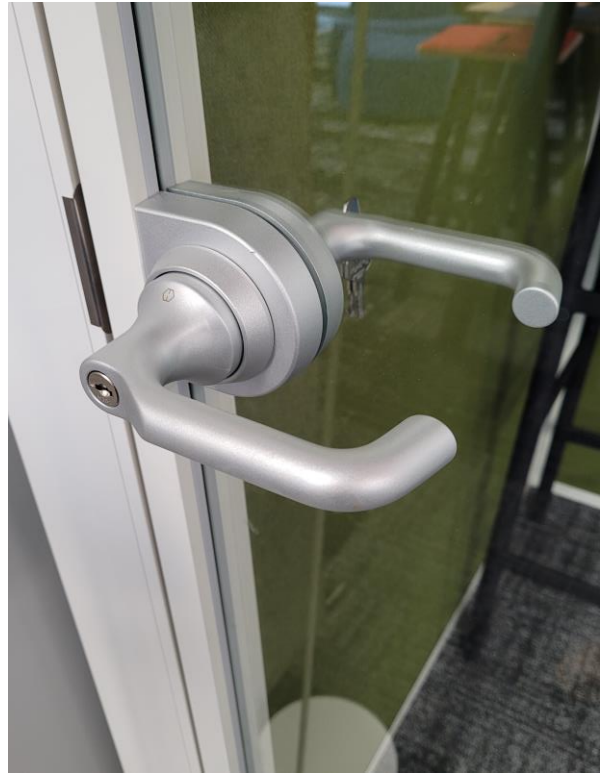

FRAMELESS GLASS LEVER SET

FRAMELESS GLASS SWING DOOR HINGE

24" LADDER PULL DOOR HANDLE

60" LADDER PULL DOOR HANDLE

60" LOCKING LADDER PULL DOOR HANDLE

6 FRAMELESS GLASS SLIDER (SOFT CLOSE)

LEVER SET FOR H3 DOOR

TERTIAL FRAMED PIVOT DOOR LEVER SET

STANDARD LEVER SET FOR SOLID DOOR

Outside or Key Side

Inside