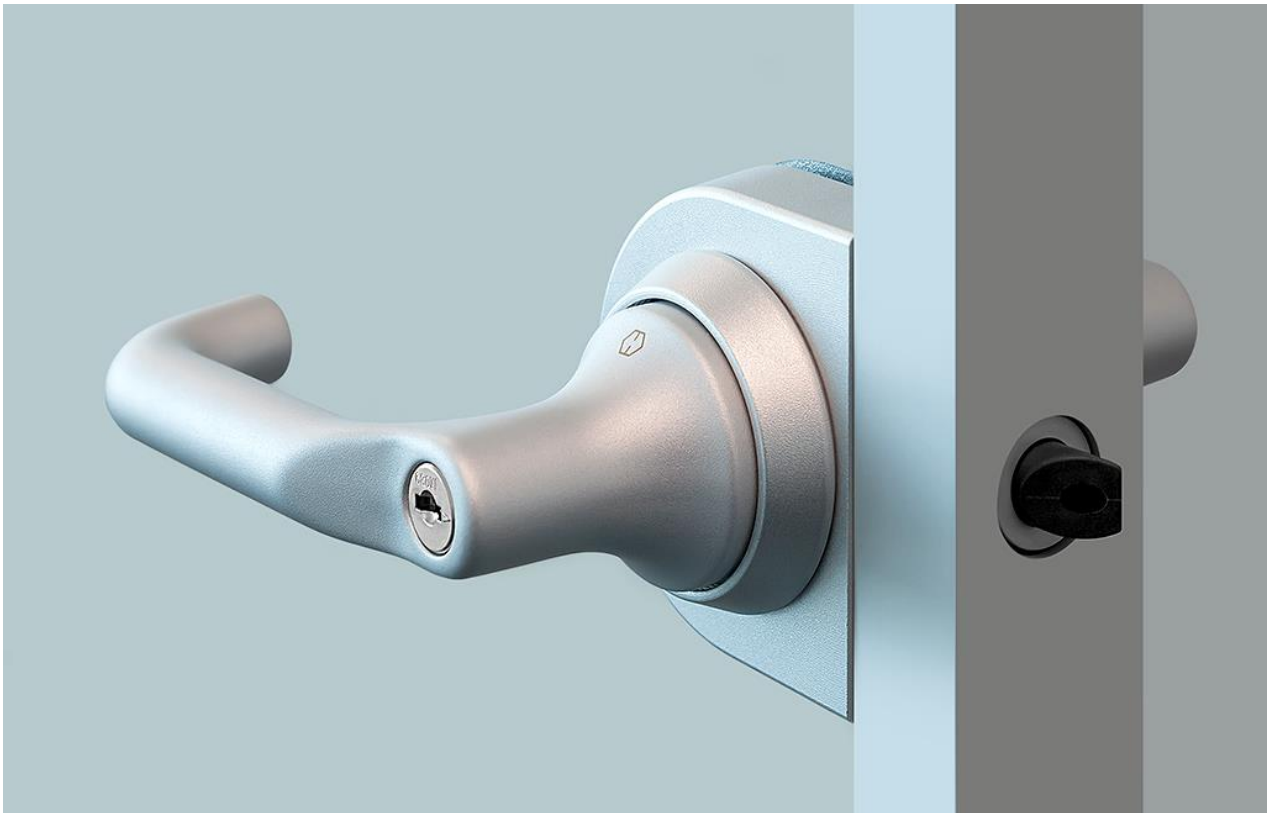

FRAMELESS GLASS LEVER SET

FRAMELESS GLASS SWING DOOR HINGE

24" LADDER PULL DOOR HANDLE

60" LADDER PULL DOOR HANDLE

60" LOCKING LADDER PULL DOOR HANDLE

6 FRAMELESS GLASS SLIDER (SOFT CLOSE)

LEVER SET FOR H3 DOOR

TERTIAL FRAMED PIVOT DOOR LEVER SET

STANDARD LEVER SET FOR SOLID DOOR

Outside or Key Side

Inside