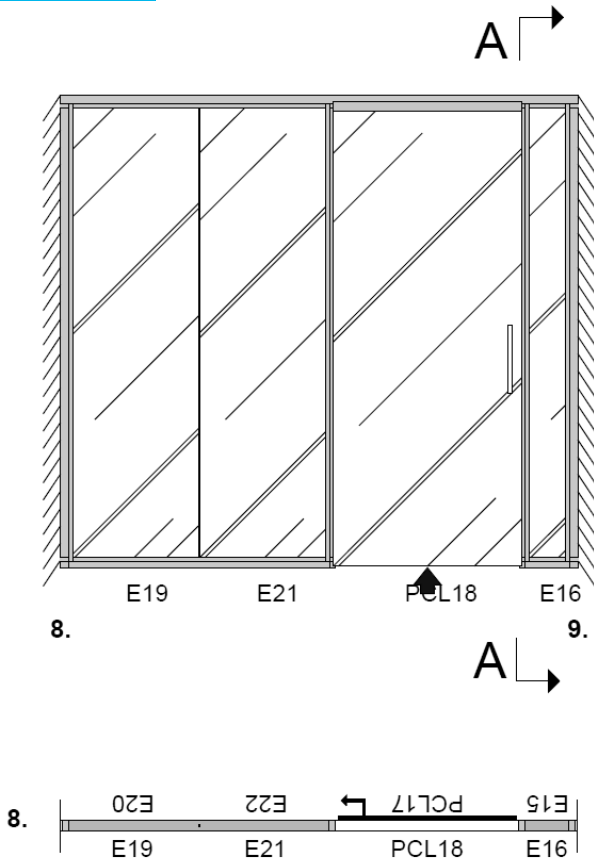

FRAMELESS GLASS LEVER SET

FRAMELESS GLASS SWING DOOR HINGE

24" LADDER PULL DOOR HANDLE

60" LADDER PULL DOOR HANDLE

60" LOCKING LADDER PULL DOOR HANDLE

6 FRAMELESS GLASS SLIDER (SOFT CLOSE)

LEVER SET FOR H3 DOOR

TERTIAL FRAMED PIVOT DOOR LEVER SET

STANDARD LEVER SET FOR SOLID DOOR

Outside or Key Side

Inside