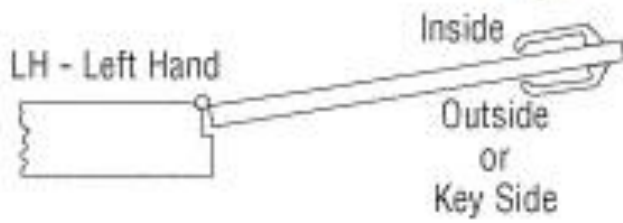

FRAMELESS GLASS LEVER SET

FRAMELESS GLASS SWING DOOR HINGE

24" LADDER PULL DOOR HANDLE

60" LADDER PULL DOOR HANDLE

60" LOCKING LADDER PULL DOOR HANDLE

6 FRAMELESS GLASS SLIDER (SOFT CLOSE)

LEVER SET FOR H3 DOOR

TERTIAL FRAMED PIVOT DOOR LEVER SET

STANDARD LEVER SET FOR SOLID DOOR

Outside or Key Side

Inside