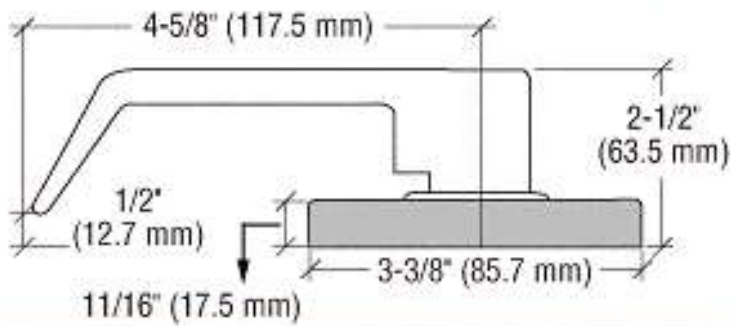

FRAMELESS GLASS LEVER SET

FRAMELESS GLASS SWING DOOR HINGE

24" LADDER PULL DOOR HANDLE

60" LADDER PULL DOOR HANDLE

60" LOCKING LADDER PULL DOOR HANDLE

6 FRAMELESS GLASS SLIDER (SOFT CLOSE)

LEVER SET FOR H3 DOOR

TERTIAL FRAMED PIVOT DOOR LEVER SET

STANDARD LEVER SET FOR SOLID DOOR

Outside or Key Side

Inside