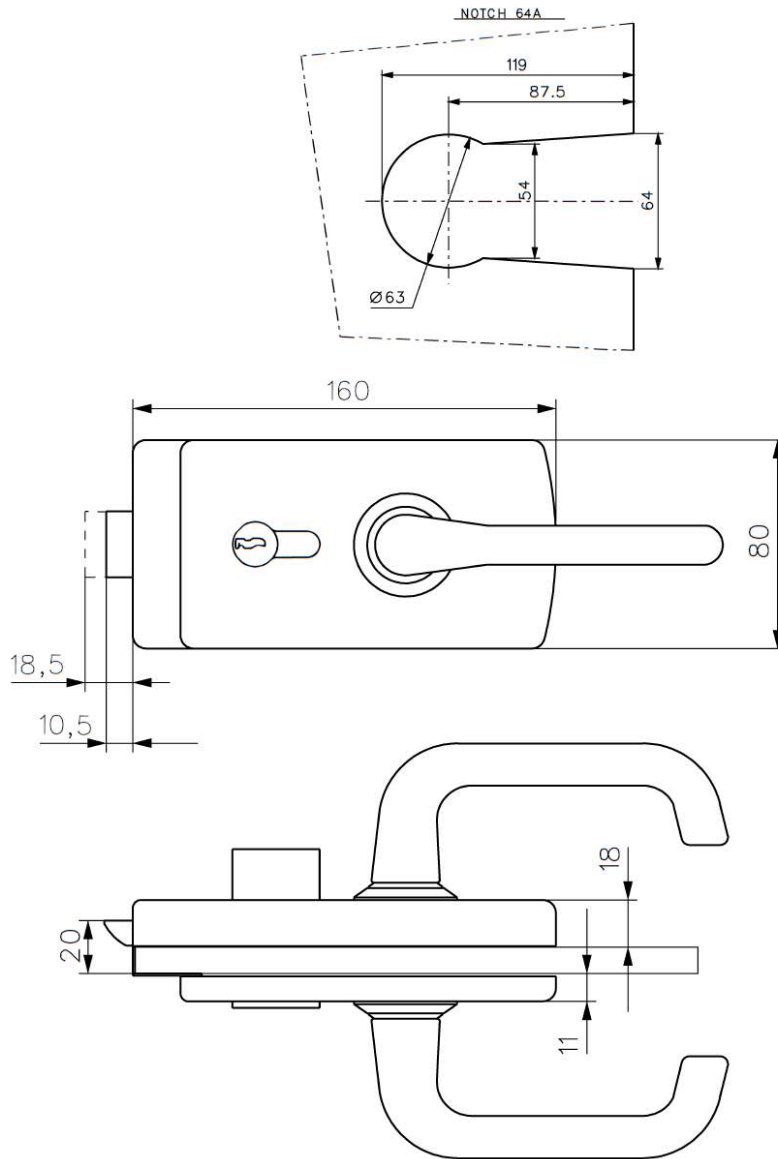

FRAMELESS GLASS LEVER SET

FRAMELESS GLASS SWING DOOR HINGE

24" LADDER PULL DOOR HANDLE

60" LADDER PULL DOOR HANDLE

60" LOCKING LADDER PULL DOOR HANDLE

6 FRAMELESS GLASS SLIDER (SOFT CLOSE)

LEVER SET FOR H3 DOOR

TERTIAL FRAMED PIVOT DOOR LEVER SET

STANDARD LEVER SET FOR SOLID DOOR

Outside or Key Side

Inside