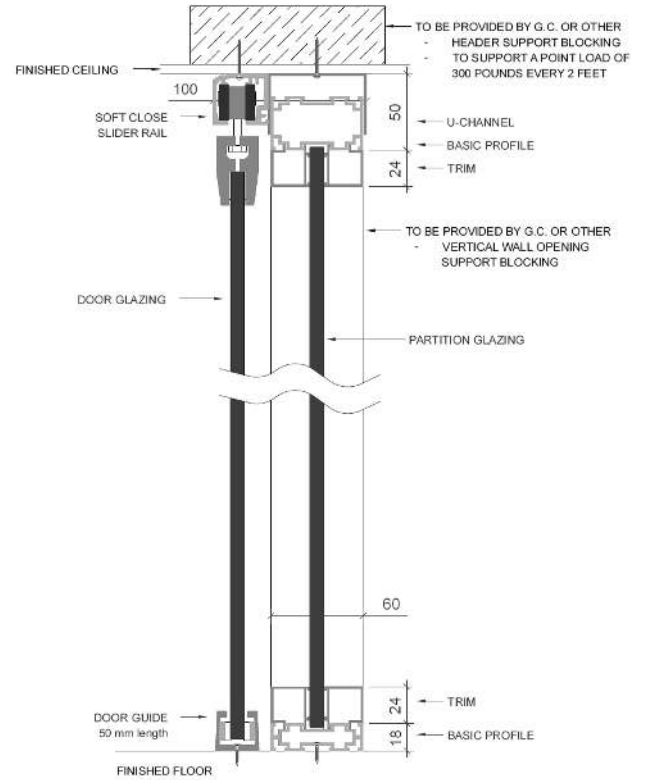

FRAMELESS GLASS LEVER SET

FRAMELESS GLASS SWING DOOR HINGE

24" LADDER PULL DOOR HANDLE

60" LADDER PULL DOOR HANDLE

60" LOCKING LADDER PULL DOOR HANDLE

6 FRAMELESS GLASS SLIDER (SOFT CLOSE)

LEVER SET FOR H3 DOOR

TERTIAL FRAMED PIVOT DOOR LEVER SET

STANDARD LEVER SET FOR SOLID DOOR

Outside or Key Side

Inside