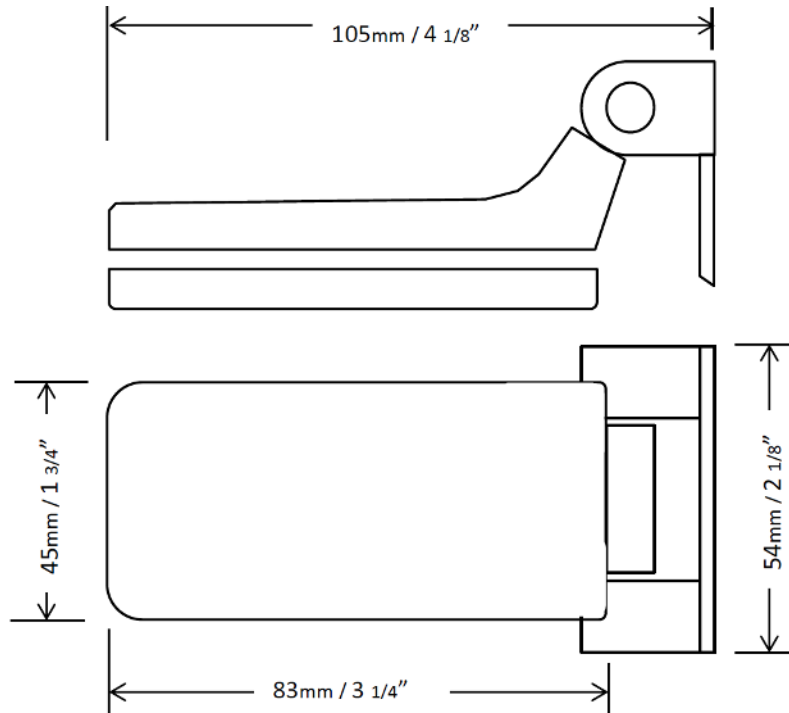

FRAMELESS GLASS LEVER SET

FRAMELESS GLASS SWING DOOR HINGE

24" LADDER PULL DOOR HANDLE

60" LADDER PULL DOOR HANDLE

60" LOCKING LADDER PULL DOOR HANDLE

6 FRAMELESS GLASS SLIDER (SOFT CLOSE)

LEVER SET FOR H3 DOOR

TERTIAL FRAMED PIVOT DOOR LEVER SET

STANDARD LEVER SET FOR SOLID DOOR

Outside or Key Side

Inside