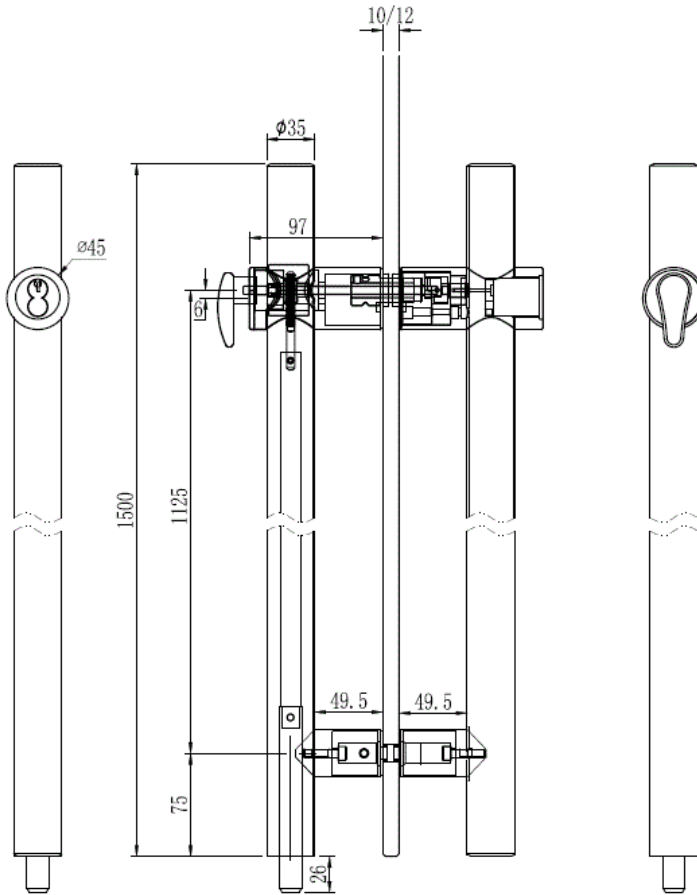

FRAMELESS GLASS LEVER SET

FRAMELESS GLASS SWING DOOR HINGE

24" LADDER PULL DOOR HANDLE

60" LADDER PULL DOOR HANDLE

60" LOCKING LADDER PULL DOOR HANDLE

6 FRAMELESS GLASS SLIDER (SOFT CLOSE)

LEVER SET FOR H3 DOOR

TERTIAL FRAMED PIVOT DOOR LEVER SET

STANDARD LEVER SET FOR SOLID DOOR

Outside or Key Side

Inside