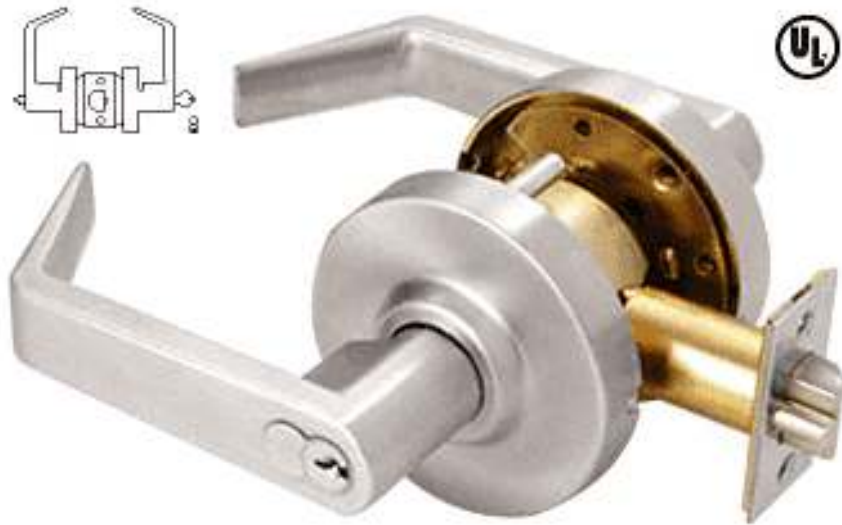

FRAMELESS GLASS LEVER SET

FRAMELESS GLASS SWING DOOR HINGE

24" LADDER PULL DOOR HANDLE

60" LADDER PULL DOOR HANDLE

60" LOCKING LADDER PULL DOOR HANDLE

6 FRAMELESS GLASS SLIDER (SOFT CLOSE)

LEVER SET FOR H3 DOOR

TERTIAL FRAMED PIVOT DOOR LEVER SET

STANDARD LEVER SET FOR SOLID DOOR

Outside or Key Side

Inside