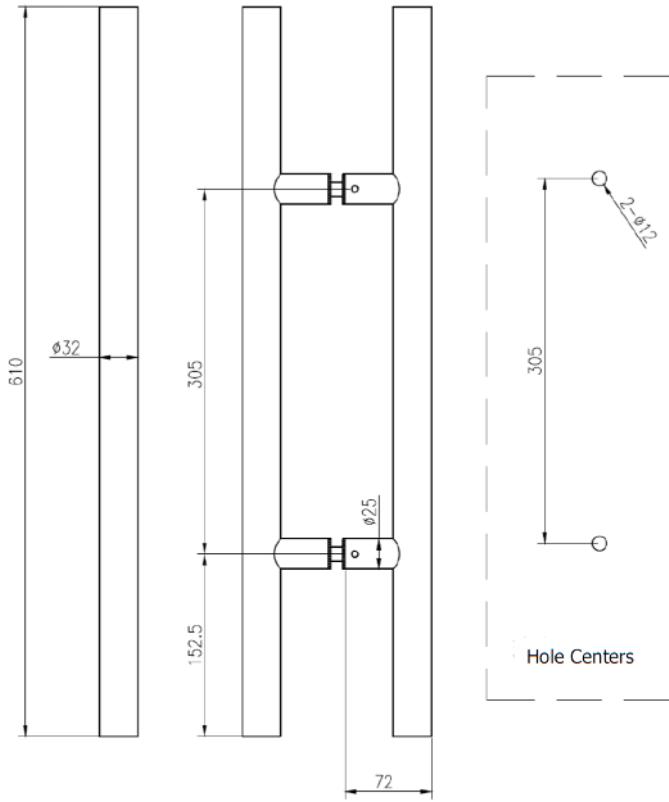

FRAMELESS GLASS LEVER SET

FRAMELESS GLASS SWING DOOR HINGE

24" LADDER PULL DOOR HANDLE

60" LADDER PULL DOOR HANDLE

60" LOCKING LADDER PULL DOOR HANDLE

6 FRAMELESS GLASS SLIDER (SOFT CLOSE)

LEVER SET FOR H3 DOOR

TERTIAL FRAMED PIVOT DOOR LEVER SET

STANDARD LEVER SET FOR SOLID DOOR

Outside or Key Side

Inside